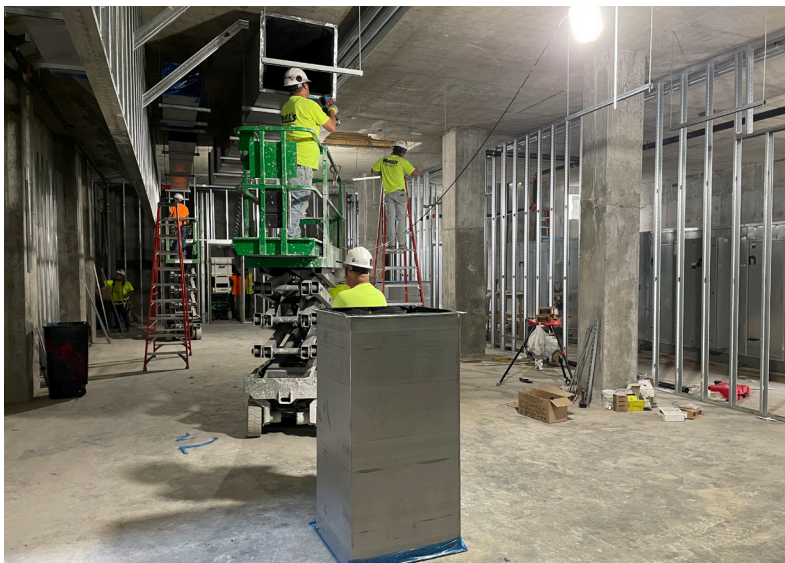

NEBRASKA MARVELS

THE CAMPAIGN FOR MONA AND
THE FUTURE OF NEBRASKA ART